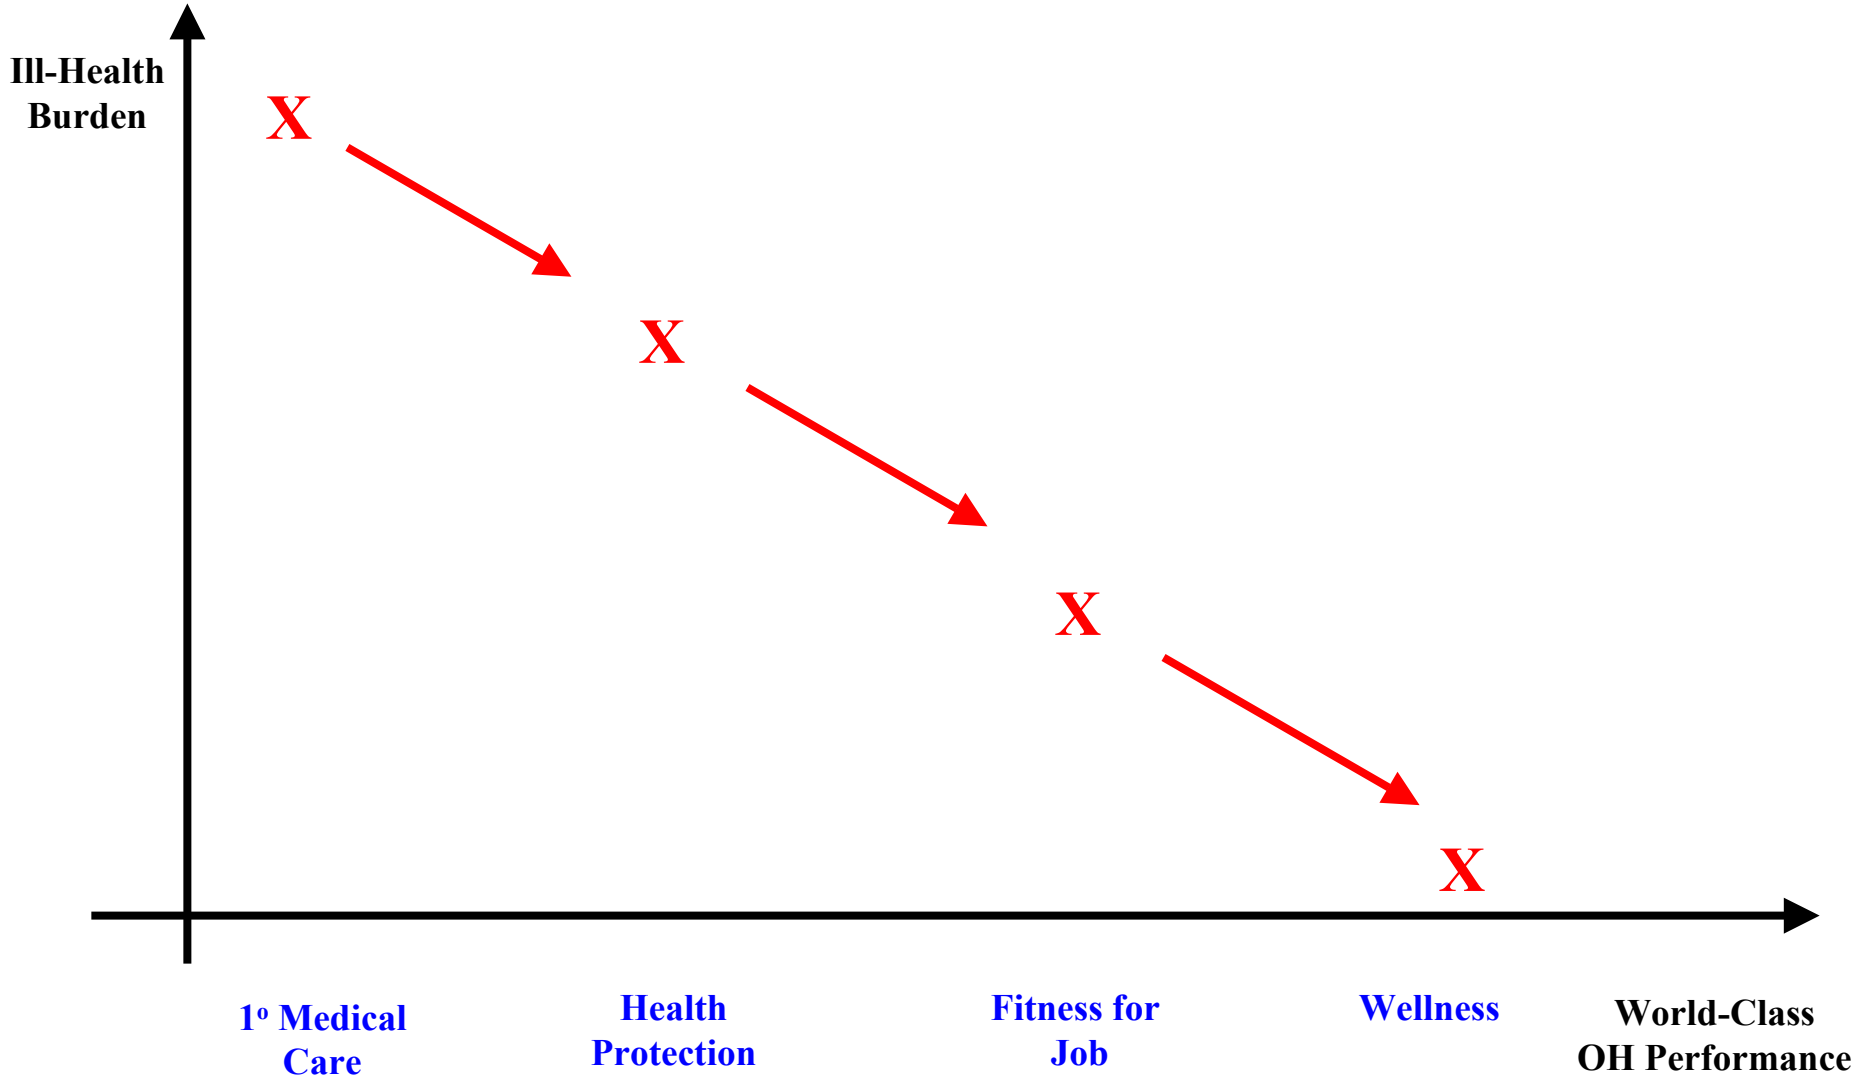

Unilever

- **Anglo-Dutch Company**
- **300,000 Employees**
- **120 Countries**
- **1,600 Expatriates**
- **Core Business** - **Home and Personal Care**
 - **Food, Beverages, Ice-Cream**

Safety Performance

Health Performance

SHE Performance

- Safe Behaviour
- Physical and Mental Wellbeing
- Environmentally Green

William Hesketh LEVER

- **“If we leave the human factor out of our business calculations, we shall be wrong every time”.**